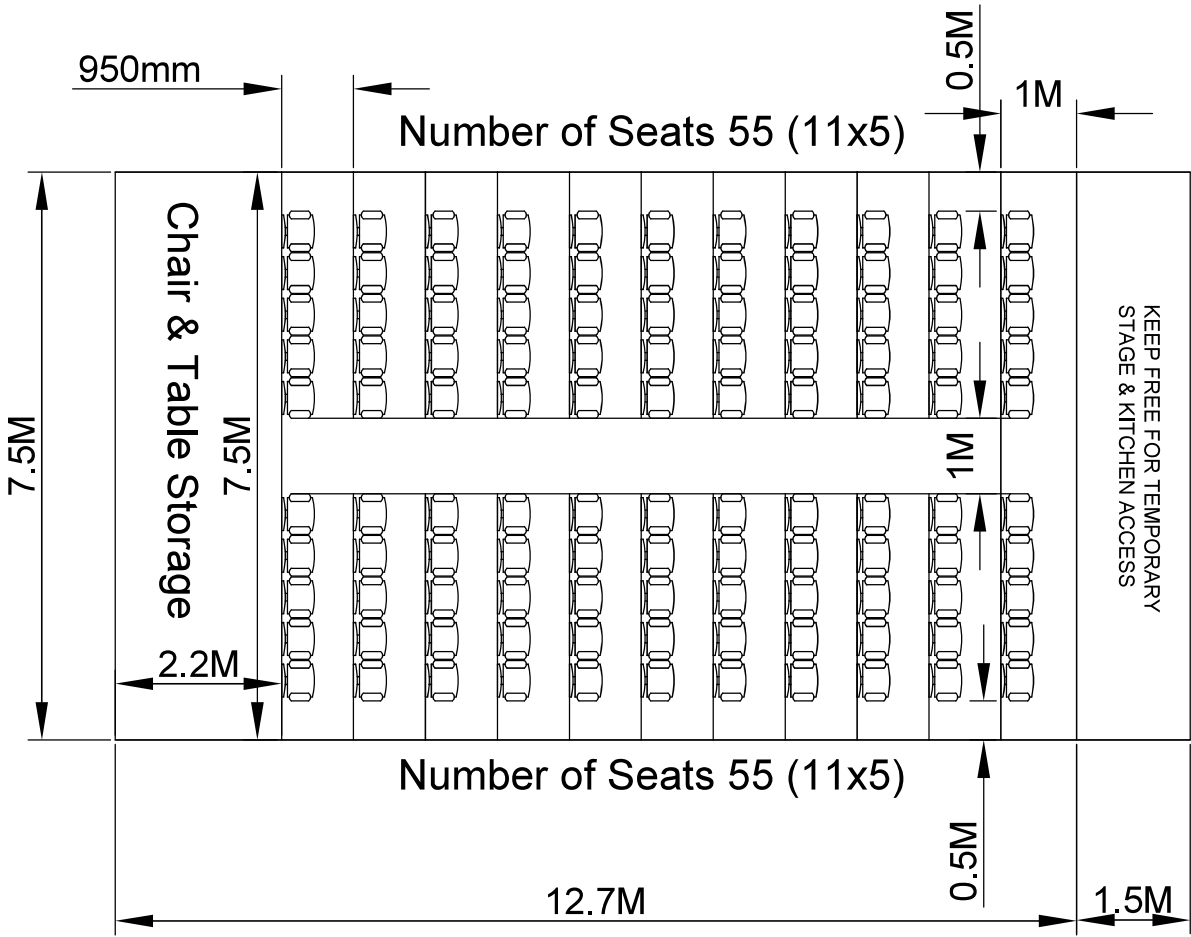

- Total Number of seats (with arms) - 110
- Seats with arms - 550mm apart from centre to centre of each chair
- Seats with no arms - 450mm apart from centre to centre of each chair
- Row- 950mm between back of each chair
- Aisle - In middle 1M

Gerringong Town Hall Adjacent Room