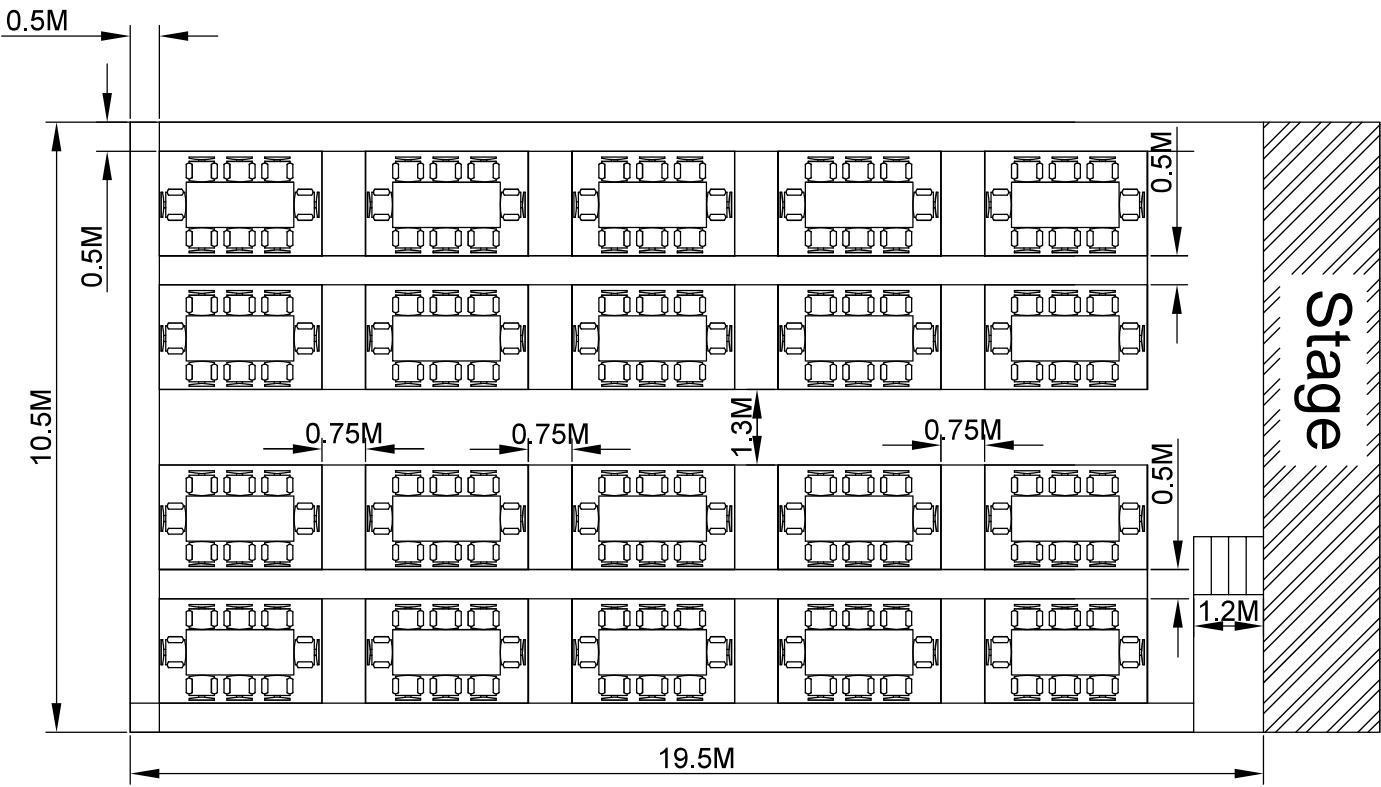

- Total Number of seats - 160
- Total Number of Tables used - 20
- Seats with arms - 650mm apart from centre to centre of each chair
- Seats with no arms - 450mm apart from centre to centre of each chair
- Row- 750mm gap between back of each chair
- Aisle - In Middle 1.3M & Aisle between two tables 0.5M

Gerringong Town Hall (Main Hall)