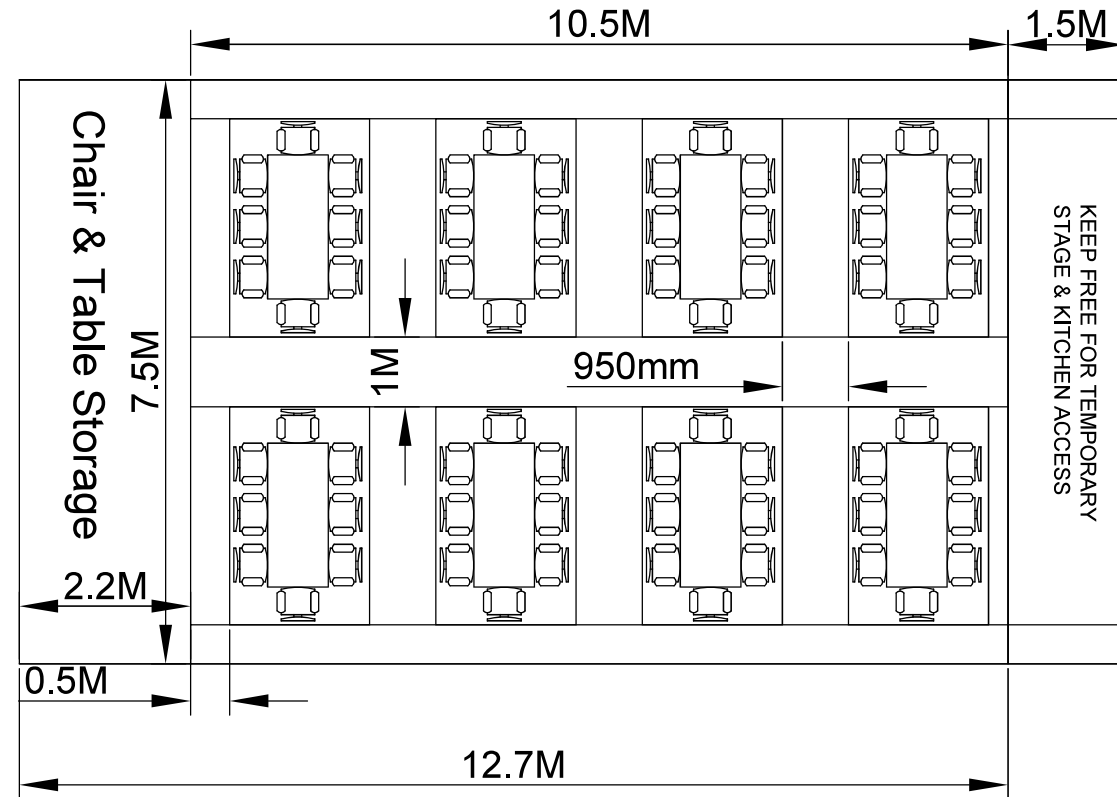

- Total Number of seats - 64
- Total Number of Tables used - 8
- Seats with arms - 650mm apart from centre to centre of each chair
- Seats with no arms - 450mm apart from centre to centre of each chair
- Row- 950mm gap between back of each chair
- Aisle- In Middle 1M & in wall side 0.5M

Gerringong Town Hall Adjacent Room